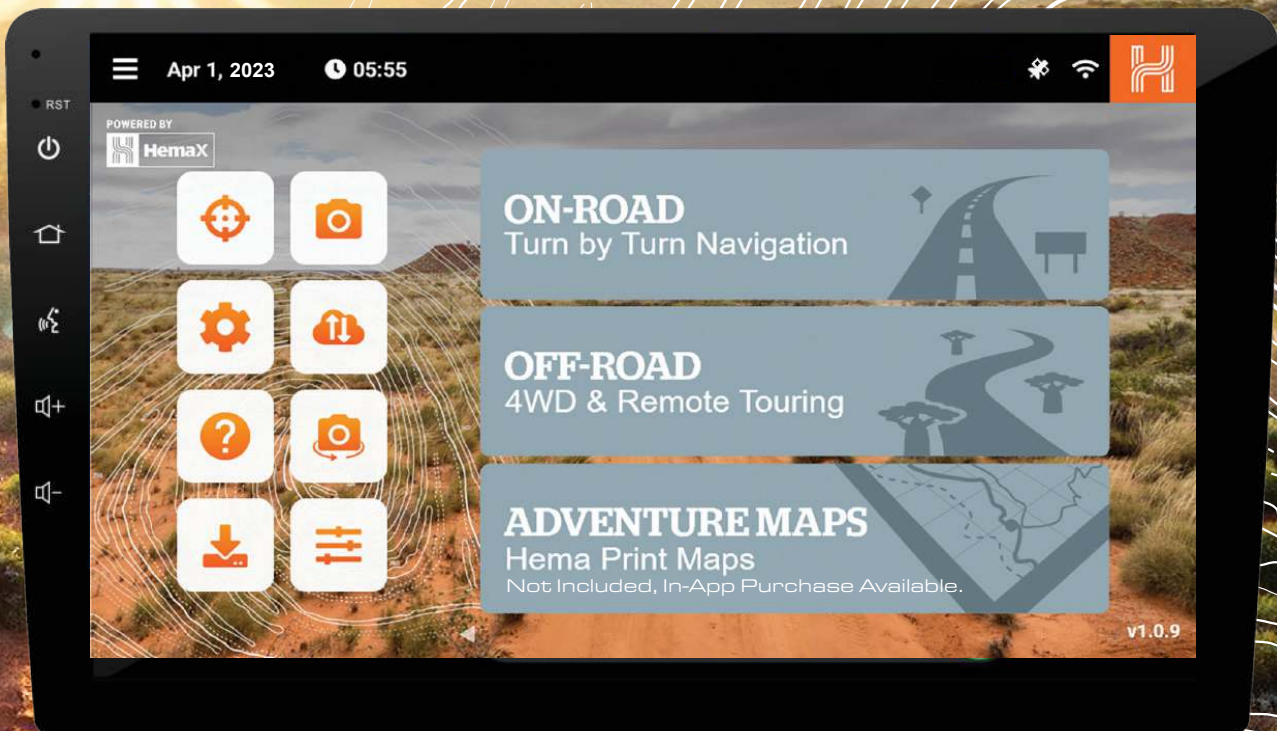

Hema Maps' award winning off-road navigation & track information

Hema Cloud account compatible (basic subscription included)

Over 100,000 moderated and verified points of interest

Built-in GPS for accurate location and offline navigation

Simple USB plug & play connection

Scan for more information

The Aerpro AMHxD3 Navigation Module seamlessly integrates On-Road and Hema Maps Off-Road Navigation onto the head unit display in your vehicle. Optimised for Aerpro Multimedia Receivers and compatible with various aftermarket head units*, the AMHxD3 simply connects via the Apple CarPlay USB port.

FLOATING DISPLAY WITH 4-WAY ADJUSTMENT

AM/FM TUNER

AUDIO FADER & BALANCE W/ 8-BAND EQ

USB CONNECTIVITY

BLUETOOTH CONNECTIVITY

WIRELESS & WIRED

A smarter, safer way to use your iPhone while operating a vehicle. Apple CarPlay takes the things you want to do with your iPhone while driving and puts them right on the display of the Aerpro Multimedia Receiver. Simply talk to Siri or touch the Aerpro receiver's display to get directions, make calls and enjoy your favourite music. With the convenience of wireless or cable connection, just connect your iPhone and go.