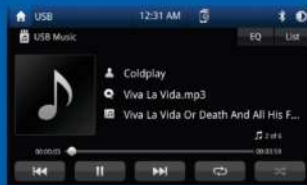

FLOATING DISPLAY WITH 4-WAY ADJUSTMENT

AM/FM TUNER

AUDIO FADER & BALANCE W/ 8-BAND EQ

USB CONNECTIVITY

BLUETOOTH CONNECTIVITY

WIRELESS & WIRED

A smarter, safer way to use your iPhone while operating a vehicle. Apple CarPlay takes the things you want to do with your iPhone while driving and puts them right on the display of the Aerpro Multimedia Receiver. Simply talk to Siri or touch the Aerpro receiver's display to get directions, make calls and enjoy your favourite music. With the convenience of wireless or cable connection, just connect your iPhone and go.