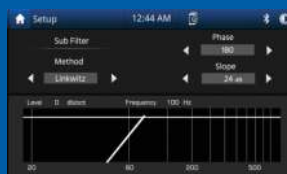

8 EQ Presets

Conveniently choose from 8 Equalizer Presets to suit your style of music.