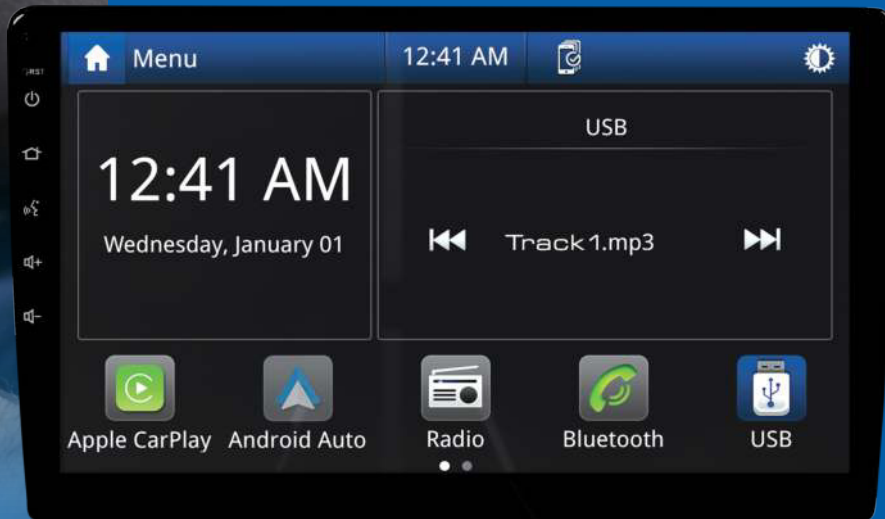

**AUX Input
Retention**

**Factory Amplifier
Retention**

**Parking Tone
Retention**

*Feature retention varies between kits.

Multimedia Receiver

The Aerpro AM9X & AM10X Multimedia Receivers are loaded with the latest in-car technology including Wireless Apple CarPlay and Android Auto which provide convenient cable free-access to your smartphone via the large 9" or 10" capacitive touch display.

FEATURES

- 9" or 10" Large touchscreen LCD (1024 x 600)
- Works with Apple CarPlay (wireless or wired)
- Supports Android Auto (wireless or wired)
- Built-in Bluetooth (A2DP, AVRCP, HFP, PBAP)
- AM / FM Tuner with RDS & presets (18FM/12AM)
- Rear USB input (1.5A max charging)
- Reverse camera input (RCA)
- Rear A/V input (RCA)
- 4V / 5CH RCA Preout
- MP3 / AAC / FLAC / MPEG 1,2,4 Media formats
- 8 Band graphic EQ
- 8 EQ Presets
- Time alignment capabilities
- Subwoofer level control
- 40W x 4 Max built-in amplifier
- Shallow 2-DIN chassis mounting design
- Steering wheel control ready
- External microphone included

HEAD UNIT  • FACIA  • HARNESS 

Smartphone Integration

Works with
Apple CarPlay
WIRELESS & WIRED

A smarter, safer way to use your iPhone while operating a vehicle. Apple CarPlay takes the things you want to do with your iPhone while driving and puts them right on the display of the Aerpro Multimedia Receiver. Simply talk to Siri or touch the Aerpro receiver's display to get directions, make calls and enjoy your favourite music. With the convenience of wireless or cable connection, just connect your iPhone and go.