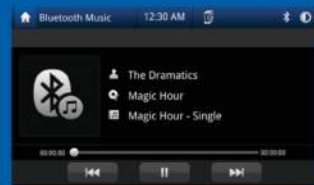

FLOATING DISPLAY WITH 4-WAY ADJUSTMENT

AM/FM TUNER

AUDIO FADER & BALANCE W/ 8-BAND EQ

USB CONNECTIVITY

BLUETOOTH CONNECTIVITY

WIRELESS & WIRED

A smarter, safer way to use your iPhone while operating a vehicle. Apple CarPlay takes the things you want to do with your iPhone while driving and puts them right on the display of the Aerpro Multimedia Receiver. Simply talk to Siri or touch the Aerpro receiver's display to get directions, make calls and enjoy your favourite music. With the convenience of wireless or cable connection, just connect your iPhone and go.