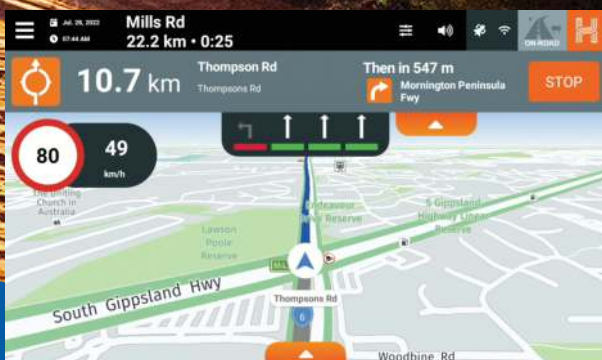

Hema Maps' award winning off-road navigation & track information

Hema Cloud account compatible (basic subscription included)

Over 100,000 moderated and verified points of interest

Built-in GPS for accurate location and offline navigation

Simple USB plug & play connection

Scan for more information

The Aerpro AMHxD3 Navigation Module seamlessly integrates On-Road and Hema Maps Off-Road Navigation onto the head unit display in your vehicle. Optimised for Aerpro Multimedia Receivers and compatible with various aftermarket head units*, the AMHxD3 simply connects via the Apple CarPlay USB port.

On-Road NAVIGATION

- Dedicated on-road turn by turn navigation powered by HERE Technologies
- Interactive mapping with detailed voice and visual guidance, point to point routing
- Navigation warnings including speed limits, speed alerts and route guidance
- Comprehensive Australia wide road network with highly accurate data and traffic alerts (when connected) with Hema Maps POIs overlaid
- On-road map updates for the HERE turn by turn navigation available to download regularly
- Navigate from your turn by turn navigation running and toggle to off-road mode with one click