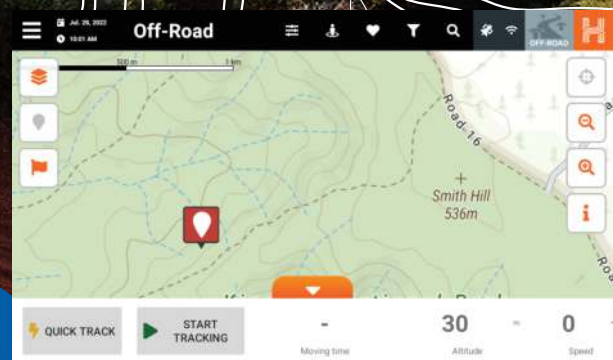

Hema Maps' award winning off-road navigation & track information

Hema Cloud account compatible (basic subscription included)

Over 100,000 moderated and verified points of interest

Built-in GPS for accurate location and offline navigation

Simple USB plug & play connection

Scan for more information

The Aerpro AMHxD3 Navigation Module seamlessly integrates On-Road and Hema Maps Off-Road Navigation onto the head unit display in your vehicle. Optimised for Aerpro Multimedia Receivers and compatible with various aftermarket head units*, the AMHxD3 simply connects via the Apple CarPlay USB port.