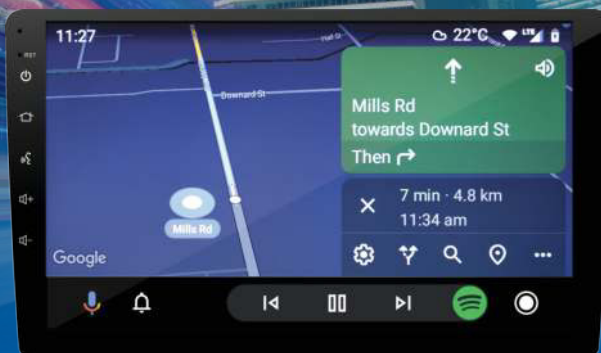

**AUX Input
Retention**

**Factory Amplifier
Retention**

**Parking Tone
Retention**

*Feature retention varies between kits.

Multimedia Receiver

The Aerpro AM9X & AM10X Multimedia Receivers are loaded with the latest in-car technology including Wireless Apple CarPlay and Android Auto which provide convenient cable free-access to your smartphone via the large 9" or 10" capacitive touch display.

HEAD UNIT  • FACIA  • HARNESS 

Smartphone Integration

Works with
Apple CarPlay
WIRELESS & WIRED

A smarter, safer way to use your iPhone while operating a vehicle. Apple CarPlay takes the things you want to do with your iPhone while driving and puts them right on the display of the Aerpro Multimedia Receiver. Simply talk to Siri or touch the Aerpro receiver's display to get directions, make calls and enjoy your favourite music. With the convenience of wireless or cable connection, just connect your iPhone and go.